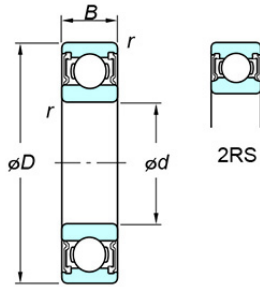

Deep groove ball bearings - Single-row - Shielded/sealed type - Contact sealed

#### (Boundary dimensions ...etc)

d(mm)	90
D(mm)	160
B(mm)	30
r(min.)(mm)	2
Basic load ratings : Cr(kN)	120
Basic load ratings : C0r(kN)	71.5
Fatigue load limit : Cu(kN)	4.20
factor : f0(l)	14.5
Limiting speeds(Grease lub.)(min-1)	2600
Limiting speeds(Oil lub.)(min-1)	

### Mounting dimensions

da(min.)(mm)	99
da(max.)(mm)	108.5
Da(max.)(mm)	151
ra(max.)(mm)	2