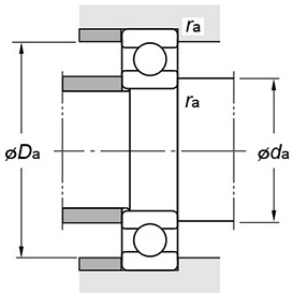

Deep groove ball bearings - Single-row - Shielded/sealed type - Contact sealed

## Bearing No. 6218 2RS

#### (Boundary dimensions ...etc)

d(mm)	90
D(mm)	160
B(mm)	30
r(min.)(mm)	2
Basic load ratings : Cr(kN)	120
Basic load ratings : C0r(kN)	71.5
Fatigue load limit : Cu(kN)	4.20
factor : f0(l)	14.5
Limiting speeds(Grease lub.)(min-1)	2600
Limiting speeds(Oil lub.)(min-1)	

### Mounting dimensions

da(min.)(mm)	99
da(max.)(mm)	108.5
Da(max.)(mm)	151
ra(max.)(mm)	2